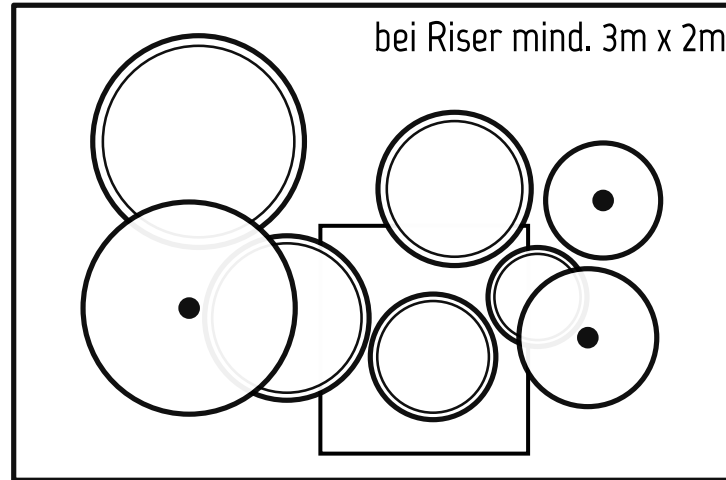

RANDSTEIN

DIE RAMMSTEIN TRIBUTE BAND

STAGE RIDER

vi.1.0 / 2022-11-06

DRUMS

Bass Drum, Snare, Hi-Hat, 4 Toms,
Crash- & Ride-Becken
eigenes InEar-Monitoring (XLR-Male)

KEYS + ZUSPIELER
2x Mono DI-Out

MONITOR